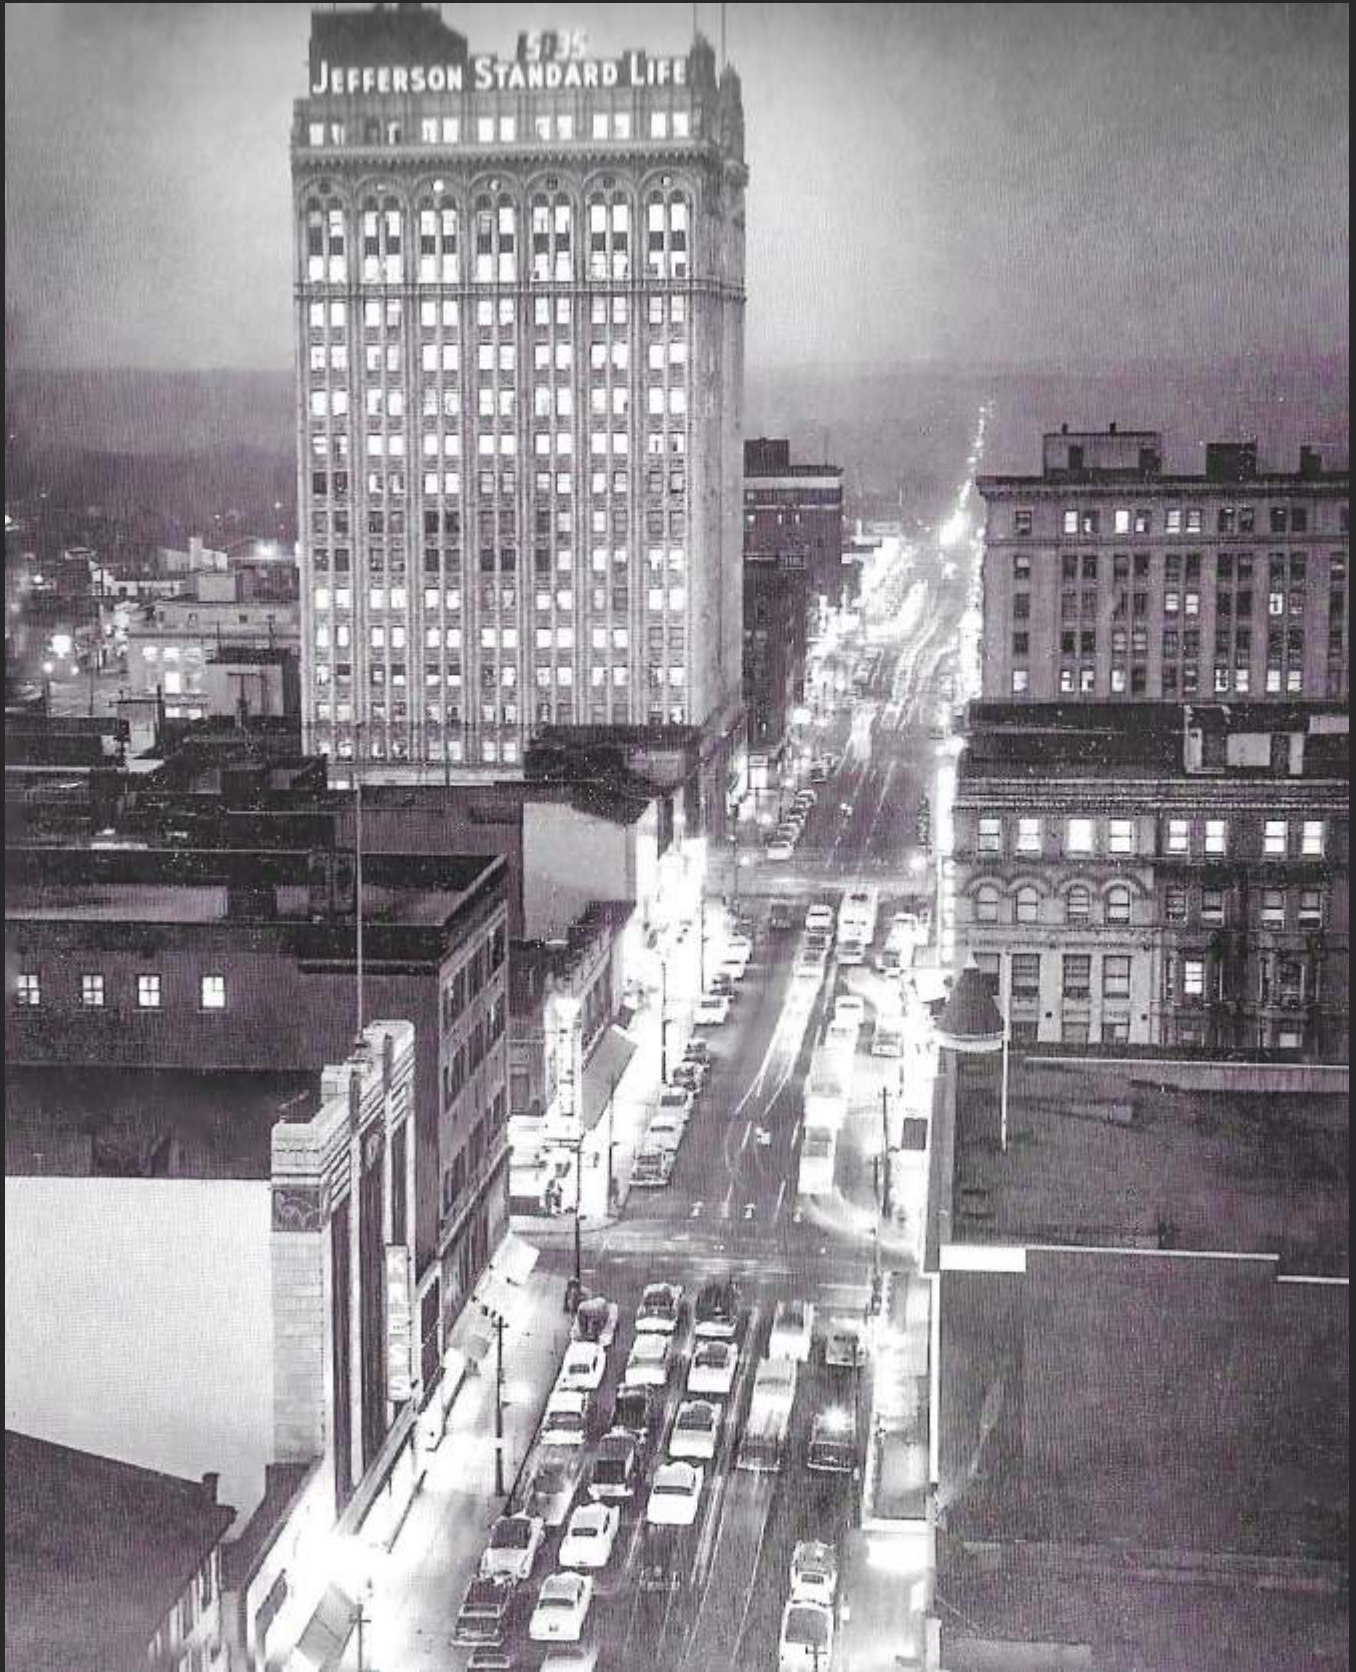

# THE GUILFORD BUILDING NEWS

*in its 23<sup>rd</sup> year of publication*

This view, on South Elm Street looking north, was taken from The Guilford Building circa 1950.